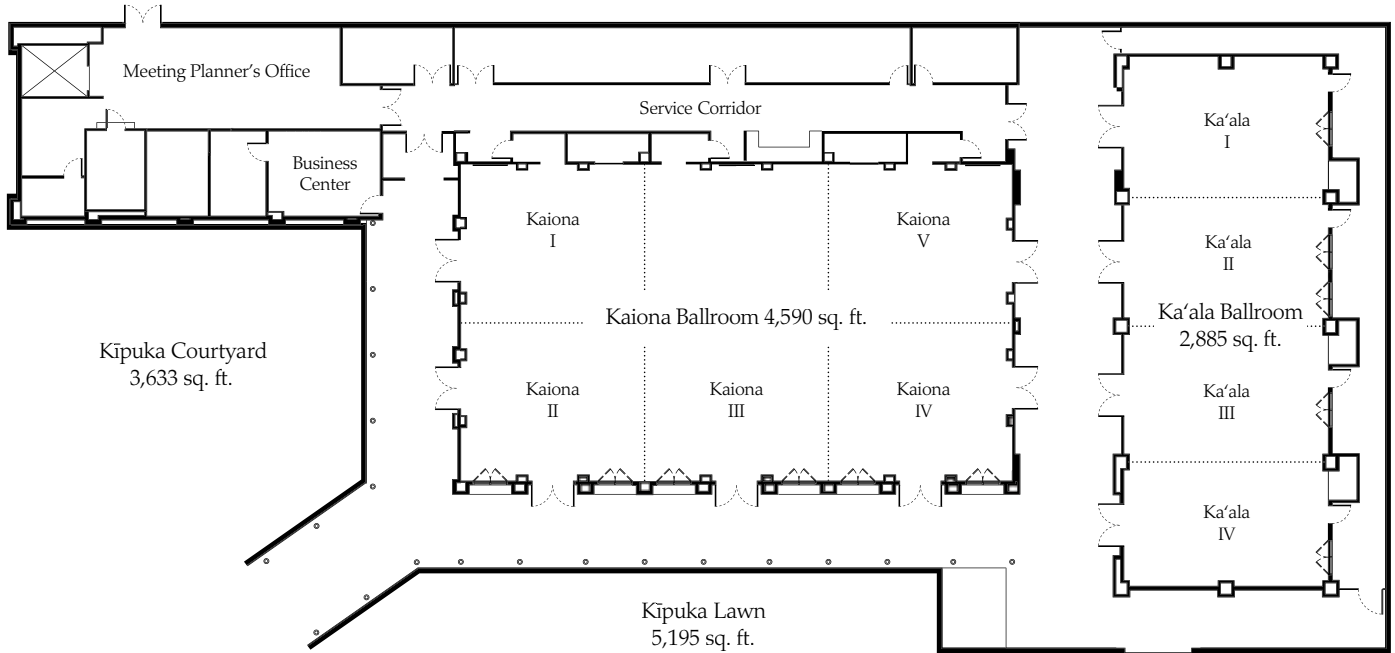

AULANI, A DISNEY RESORT & SPA

| Room Name | Square Feet | Width | Length | Theater | School Room | Hollow Square | Rounds | Banquet w/Stage | Reception |
|-------------------------|-------------|-------|--------|---------|-------------|---------------|--------|-----------------|-----------|
| Kaiona Ballroom | 4,590 | 90 | 52 | 500 | 290 | • | 320 | 280 | 500 |
| Kaiona I | 765 | 30 | 26 | 80 | 48 | 28 | 50 | 30 | 80 |
| Kaiona II | 765 | 30 | 26 | 80 | 48 | 28 | 50 | 30 | 80 |
| Kaiona III | 1,530 | 30 | 52 | 160 | 90 | 40 | 100 | 80 | 160 |
| Kaiona IV | 765 | 30 | 26 | 80 | 48 | 28 | 50 | 30 | 80 |
| Kaiona V | 765 | 30 | 26 | 80 | 48 | 28 | 50 | 30 | 80 |
| Kaiona I-II or IV-V | 1,530 | 30 | 52 | 160 | 90 | 40 | 100 | 80 | 160 |
| Kaiona I-III or III-V | 3,060 | 60 | 52 | 320 | 180 | • | 200 | 160 | 320 |
| Ka'ala Ballroom | 2,885 | 35 | 87 | 280 | 160 | • | 160 | 130 | 280 |
| Ka'ala I | 755 | 35 | 23 | 70 | 42 | 20 | 40 | 30 | 70 |
| Ka'ala II | 703 | 35 | 21 | 70 | 42 | 20 | 40 | 30 | 70 |
| Ka'ala III | 733 | 35 | 22 | 70 | 42 | 20 | 40 | 30 | 70 |
| Ka'ala IV | 695 | 35 | 21 | 70 | 42 | 20 | 40 | 30 | 70 |
| Na'auao Conference Room | 240 | 12 | 20 | • | • | • | • | • | • |